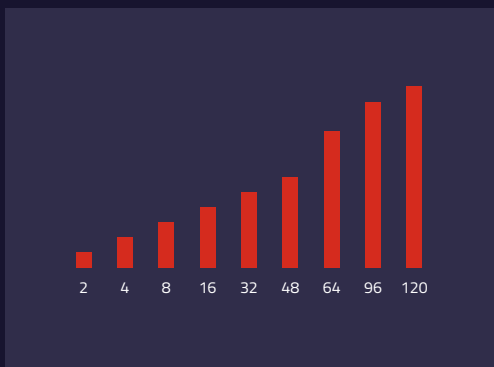

Konsistenz

Ein Designsystem definiert klare Richtlinien und Standards für die Gestaltung von Inhalten, einschließlich Schriftarten, Farben, Layouts und visuellen Elementen. Dadurch wird eine konsistente Präsentation der Inhalte gewährleistet, unabhängig von der Anzahl der Ersteller oder der Vielfalt der Inhalte.

- academic-cap
- adjustments-horizontal
- adjustments-vertical
- archive-box
- archive-box-arrow-down
- archive-box-x-mark
- arrow-down
- arrow-down-circle
- arrow-down-left
- arrow-down-on-square

The quick brown fox jumps over the lazy dog (6.192rem/123.83px)
The quick brown fox jumps over the lazy dog (5.160rem/103.20px)
The quick brown fox jumps over the lazy dog (4.300rem/86.00px)
The quick brown fox jumps over the lazy dog (3.583rem/71.66px)
The quick brown fox jumps over the lazy dog (2.986rem/59.72px)
The quick brown fox jumps over the lazy dog (2.488rem/49.77px)
The quick brown fox jumps over the lazy dog (2.074rem/41.47px)
The quick brown fox jumps over the lazy dog (1.748rem/34.96px)
The quick brown fox jumps over the lazy dog (1.460rem/29.20px)
The quick brown fox jumps over the lazy dog (1.200rem/24.00px)
The quick brown fox jumps over the lazy dog (0.966rem/19.32px)
The quick brown fox jumps over the lazy dog (0.766rem/15.32px)
The quick brown fox jumps over the lazy dog (0.600rem/12.00px)